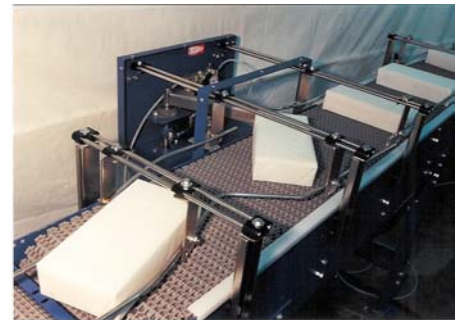

PRODUCT SPINNER

QuickSet® Model

"AIR SPIN" On AIR DECK®

Standard High Speed Accordion Style Spinner

- Up To 250 PPM
- Spins Product 90 or 180 Degrees
 - Handles Cartons Or Bags
- Handwheel Adjustment For Size Changeover
 - Extremely Low Maintenance