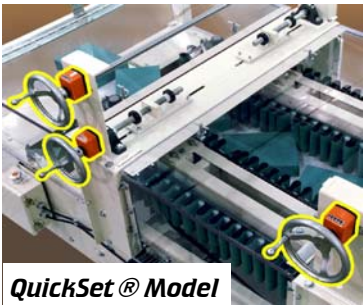

PRODUCT SPINNER

QuickSet® Model

"AIR SPIN" On AIR DECK®

Standard High Speed Accordion Style Spinner

- Up To 250 PPM
- Spins Product 90 or 180 Degrees
 - Handles Cartons Or Bags
- Handwheel Adjustment For Size Changeover
 - Extremely Low Maintenance