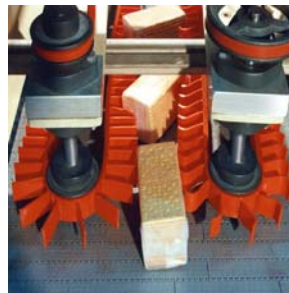

PRODUCT SPINNER

QuickSet® Model

"AIR SPIN" On AIR DECK®

Standard High Speed Accordion Style Spinner

- Up To 250 PPM
- Spins Product 90 or 180 Degrees
 - Handles Cartons Or Bags
- Handwheel Adjustment For Size Changeover
 - Extremely Low Maintenance

Air/Spring Arm Spinner

Powered Wheel Spinner

Finned Belt Style

Bump Turn

DILLIN ENGINEERED SYSTEMS • A SUBSIDIARY OF DILLIN AUTOMATION SYSTEMS CORP.
 8030 Broadstone Road • Perrysburg, Ohio 43551 • Phone: 419-666-6789 • Fax: 419-666-4020
 www.dillinautomation.com • e-mail : des@dillin.com