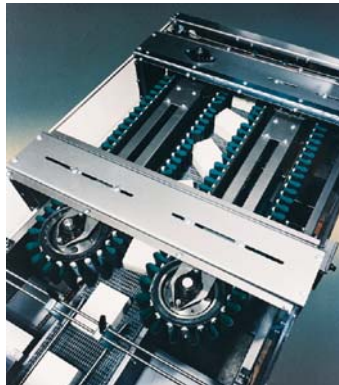

PRODUCT SPINNER

QuickSet® Model

"AIR SPIN" On AIR DECK®

Standard High Speed Accordion Style Spinner

- Up To 250 PPM
- Spins Product 90 or 180 Degrees
 - Handles Cartons Or Bags
- Handwheel Adjustment For Size Changeover
 - Extremely Low Maintenance